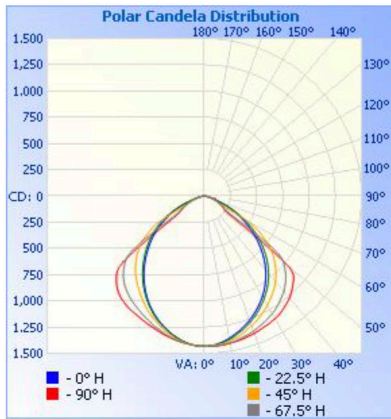

ENERGY DATA

- External Driver: 100-277V
- Dimmable and Non-dimmable available
- Power Factor > 0.99
- THD < 20%

LED MODULES

- SMD LED chips
- Available Kelvin temperature of 40K and 50K
- Beam Angle: 120°
- CRI > 80
- LED lifespan of 50,000 hours

MOUNTING

- Bi-Pin (G5)
- Double-end connection type
- Type C
- External Driver

CERTIFICATIONS

- LM79 tested
- UL / cUL certified

WARRANTY

- 5 year warranty

PRODUCT DETAILS

Product Code	Voltage	Length (Inch)	Lumens ^{1,2}	Efficacy*	CCT ¹	Beam Angle	Replacement
T5-15W	100-277V	48"	1677	140	40K, 50K	120°	28W FL-T5-4'

1. CCT range complies to ANSI C78.377-2008
 2. Rated average life based on engineering testing and probability analysis
 3. Lifetime test consistent with IESNA LM80 lumen maintenance procedure

LM79 REPORT Tests based on 15W T8 tube

Illuminance at a Distance		
Center Beam fc	Beam Width	
17.0ft	4.95 fc	37.9 ft 43.6 ft
34.0ft	1.24 fc	75.9 ft 87.3 ft
51.0ft	0.55 fc	113.8 ft 130.9 ft
68.0ft	0.31 fc	151.8 ft 174.6 ft
85.0ft	0.20 fc	189.7 ft 218.2 ft
102.0ft	0.14 fc	227.7 ft 261.9 ft