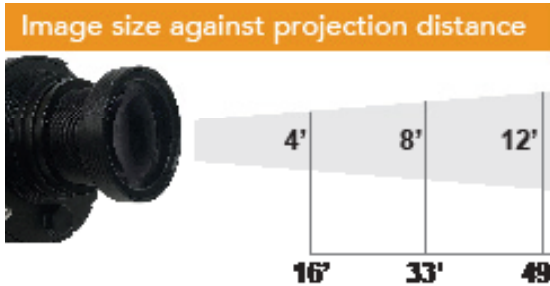

LED SAFETY PROJECTOR

PID: SL930PRO

APPLICATIONS

AISLES
UNEVEN SURFACES
HIGH TRAFFIC AREAS
WALKWAYS
BUSY FORKLIFT AREAS
PPE ZONES
DAMP LOCATIONS

SPECIFICATIONS

- **Construction:** OSRAM LED; Heavy-duty Aluminum; Remote control turns on/off and can change image manually or be timed; Built in cooling system; Recommended for up to 50'
- **Mounting:** Adjustable 0-90° Plate; 3' cable
- **Certifications:** CE; LVD; EMC; RoHs; IP65
- **Add ons:** Interchangeable and customizable logos/gobo (up to 3 can be used); One, two, three, four and full color options; Sensor
- **Rated Life:** 30,000 hours
- **Warranty:** 2 years

PRODUCT DETAILS

Watts	Input	Lumens	Kelvin ¹
80W	AC85-265V	9,600	6,500K

PRODUCT DIMENSIONS

Length	Width	Height
10"	5.5"	5.75"

LOGOS ARE CUSTOMIZABLE AND INTERCHANGEABLE

ORDER EXAMPLE: SL930PRO — 80W
PRODUCT ID WATTAGE