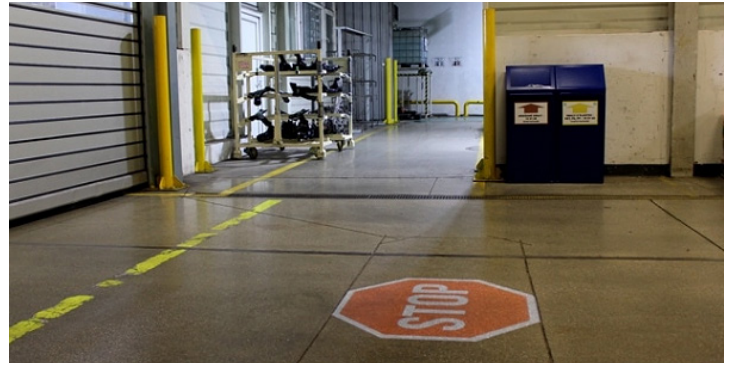

LED SAFETY PROJECTOR

PID: SL930PRO

APPLICATIONS

AISLES
UNEVEN SURFACES
HIGH TRAFFIC AREAS
WALKWAYS
BUSY FORKLIFT AREAS
PPE ZONES
DAMP LOCATIONS

SPECIFICATIONS

- **Construction:** OSRAM LED; Heavy-duty Aluminum; Remote control turns on/off and can change image manually or be timed; Built in cooling system; Recommended for up to 50'
- **Mounting:** Adjustable 0-90° Plate; 3' cable
- **Certifications:** CE; LVD; EMC; RoHs; IP65
- **Add ons:** Interchangeable and customizable logos/gobo (up to 3 can be used); One, two, three, four and full color options; Sensor
- **Rated Life:** 30,000 hours
- **Warranty:** 2 years

PRODUCT DETAILS

Watts	Input	Lumens	Kelvin ¹
80W	AC85-265V	9,600	6,500K

PRODUCT DIMENSIONS

Length	Width	Height
10"	5.5"	5.75"

LOGOS ARE CUSTOMIZABLE AND INTERCHANGEABLE

ORDER EXAMPLE: SL930PRO — 80W
PRODUCT ID WATTAGE