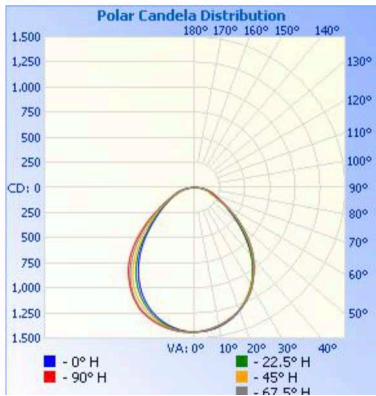

### PRODUCT DETAILS

Product Code	Voltage	Length (Inch)	Lumens <sup>1,2</sup>	Efficacy*	CCT <sup>1</sup>	Beam Angle	Replacement
<b>T8-14W</b>	100-277V	48"	2100	150	40K, 50K	240°	32W FL-T8-4'
<b>T8-16W</b>	100-277V	48"	2250	140	40K, 50K	240°	40W FL-T8-4'

### BOX DIMENSIONS

Watts	Length (Inches)	Width (Inches)	Height (lbs)	Count Per Box
<b>T8</b>	50	9	10	42 pcs

Illuminance at a Distance		
Center Beam fc	Beam Width	
17.0ft	4.98 fc	33.8 ft 38.3 ft
34.0ft	1.24 fc	67.6 ft 76.6 ft
51.0ft	0.55 fc	101.4 ft 114.9 ft
68.0ft	0.31 fc	135.2 ft 153.1 ft
85.0ft	0.20 fc	169.1 ft 191.4 ft
102.0ft	0.14 fc	202.9 ft 229.7 ft