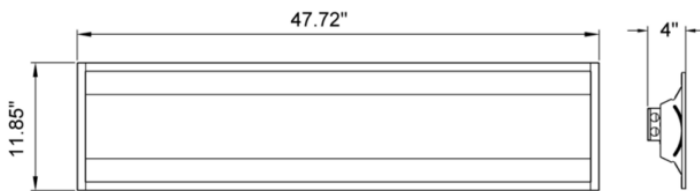

FEATURES

- Flicker free
- Light weight and durable aluminum + PC housing
- Earthquake clips for secure recessed applications
- Recessed, Surface or Suspended mounting options
- 50,000 hours lifetime

SUITABLE APPLICATIONS

- Government Buildings
- Corporate Offices
- Hospitals
- Schools
- Colleges
- And more!

TECHNICAL DATA

CRI: Ra83

Operation Temperature: -4 ~113 °F

Input Voltage: AC 120-277V

Beam Angle: 113°

Dimming: 0-10V

DIMENSIONS UNIT: INCH

1 x 4

2 x 2

2 x 4