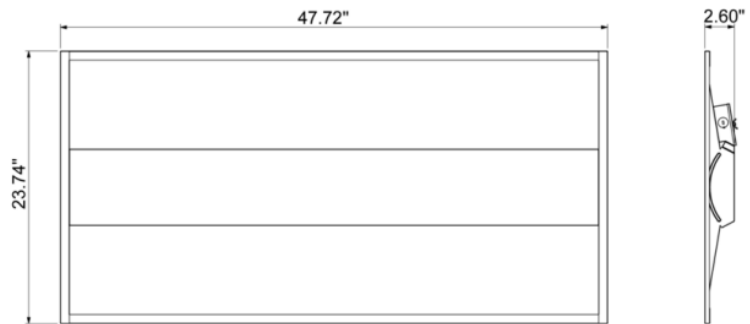

- Government Buildings
- Corporate Offices
- Hospitals
- Schools
- Colleges
- And more!

TECHNICAL DATA

CRI: Ra83

Operation Temperature: -4 ~113 °F

Input Voltage: AC 120-277V

Beam Angle: 113°

Dimming: 0-10V

DIMENSIONS UNIT: INCH

1 x 4

2 x 2

2 x 4

MODEL	WATTS	LUMENS	COLOR TEMP.
SL960TROF-1X4-ADJ	15W 20W 30W	1950lm 3250lm 3900lm	3500K 4000K 5000K
SL960TROF-2X2-ADJ	15W 20W 30W	1950lm 3250lm 3900lm	3500K 4000K 5000K
SL960TROF-2X4-ADJ	40W 45W 50W	5200lm 5850lm 6500lm	3500K 4000K 5000K