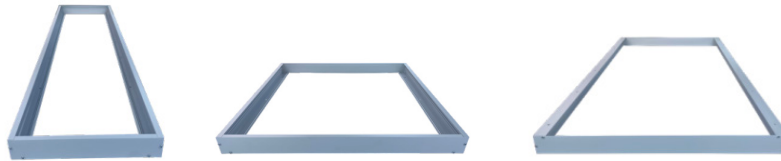

MODEL	WATTS	LUMENS	COLOR TEMP.
SL960TROF-1X4-ADJ	15W 20W 30W	1950lm 3250lm 3900lm	3500K 4000K 5000K
SL960TROF-2X2-ADJ	15W 20W 30W	1950lm 3250lm 3900lm	3500K 4000K 5000K
SL960TROF-2X4-ADJ	40W 45W 50W	5200lm 5850lm 6500lm	3500K 4000K 5000K

MOUNTING OPTIONS

Troffer fixtures require surface mount kits.

Surface Mount Kit for Troffer Fixture.