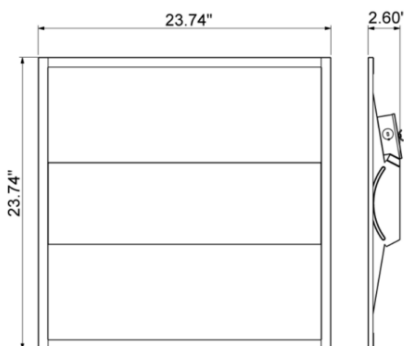

FEATURES

- Flicker free
- Light weight and durable aluminum + PC housing
- Earthquake clips for secure recessed applications
- Recessed, Surface or Suspended mounting options
- 50,000 hours lifetime

SUITABLE APPLICATIONS

- Government Buildings
- Corporate Offices
- Hospitals
- Schools
- Colleges
- And more!

TECHNICAL DATA

CRI: Ra83

Operation Temperature: -4 ~113 °F

Input Voltage: AC 120-277V

Beam Angle: 113°

Dimming: 0-10V

DIMENSIONS UNIT: INCH

1 x 4

2 x 2

2 x 4