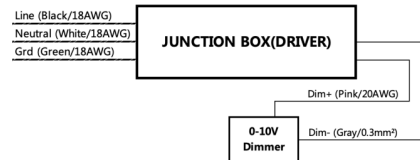

- Government Buildings
- Corporate Offices
- Hospitals
- Schools
- Colleges
- And more!

TECHNICAL DATA

CRI: Ra83

Operation Temperature: -4 ~113 °F

Input Voltage: AC 120-277V

Beam Angle: 113°

Dimming: 0-10V

DIMENSIONS UNIT: INCH

1 x 4

2 x 2

2 x 4

MODEL	WATTS	LUMENS	COLOR TEMP.
SL960TROF-1X4-ADJ	15W 20W 30W	1950lm 3250lm 3900lm	3500K 4000K 5000K
SL960TROF-2X2-ADJ	15W 20W 30W	1950lm 3250lm 3900lm	3500K 4000K 5000K
SL960TROF-2X4-ADJ	40W 45W 50W	5200lm 5850lm 6500lm	3500K 4000K 5000K