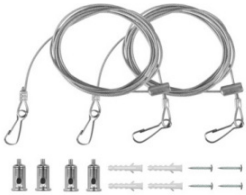

FEATURES

- Flicker free
- Light weight and durable aluminum + PC housing
- Earthquake clips for secure recessed applications
- Recessed, Surface or Suspended mounting options
- 50,000 hours lifetime

SUITABLE APPLICATIONS

- Government Buildings
- Corporate Offices
- Hospitals
- Schools
- Colleges
- And more!

TECHNICAL DATA

CRI: Ra83

Operation Temperature: -4 ~113 °F

Input Voltage: AC 120-277V

Beam Angle: 113°

Dimming: 0-10V

DIMENSIONS UNIT: INCH

1 x 4

2 x 2

2 x 4

MODEL	WATTS	LUMENS	COLOR TEMP.
SL960TROF-1X4-ADJ	15W 20W 30W	1950lm 3250lm 3900lm	3500K 4000K 5000K
SL960TROF-2X2-ADJ	15W 20W 30W	1950lm 3250lm 3900lm	3500K 4000K 5000K
SL960TROF-2X4-ADJ	40W 45W 50W	5200lm 5850lm 6500lm	3500K 4000K 5000K

MOUNTING OPTIONS

Troffer fixtures require surface mount kits.

Cable Suspension Kit for Troffer Fixture

Surface Mount Kit for Troffer Fixture.