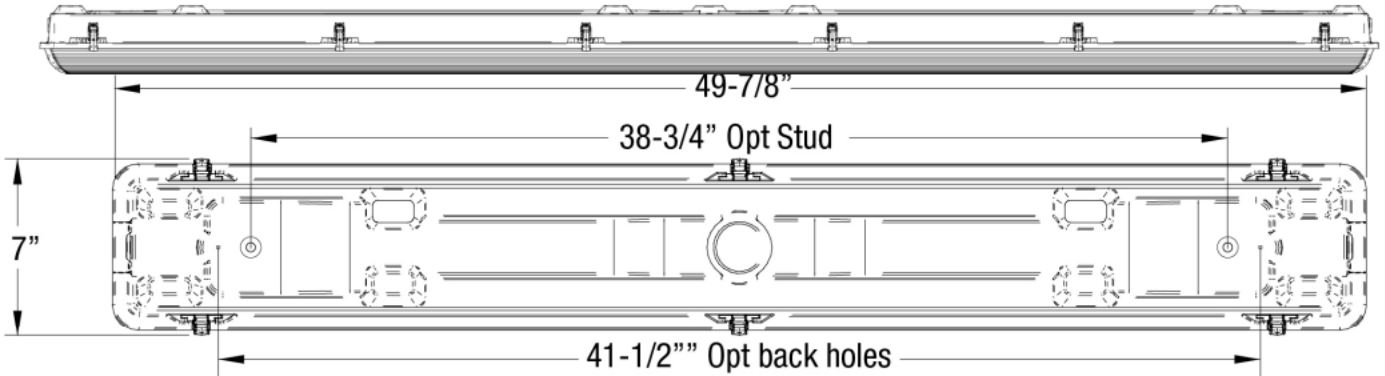

**LED TUBE READY
VAPOR TIGHT**

PID: SL921VTTR

This LED Tube Ready Vapor Tight is designed to minimize the retention of liquids or debris when hosed down. It also meets or exceeds all applicable NSF/ ANSI sanitation requirements.

FEATURES

- IP67 rated & sanitation/ NSF CSA rated
- Easy to clean and service
- Plastic (standard) or stainless steel
- Frosted acrylic ribbed diffuser
- 4ft model uses TWO 4ft LED lamps (sold separately)
- G13 Tombstones for Straits Lighting LED T8 Tubes
- Single ended - unshunted

WARRANTY

- 5 Year limited warranty

MOUNTING

- Includes 2 Stainless Steel Mounting Brackets

DIMENSIONS

LENS