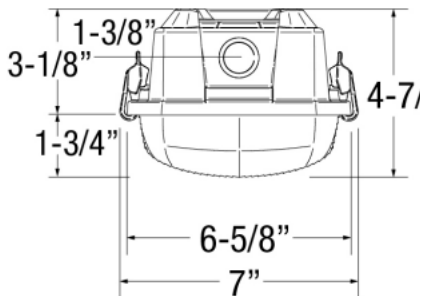

WARRANTY

- 5 Year limited warranty

MOUNTING

- Includes 2 Stainless Steel Mounting Brackets

DIMENSIONS

LENS